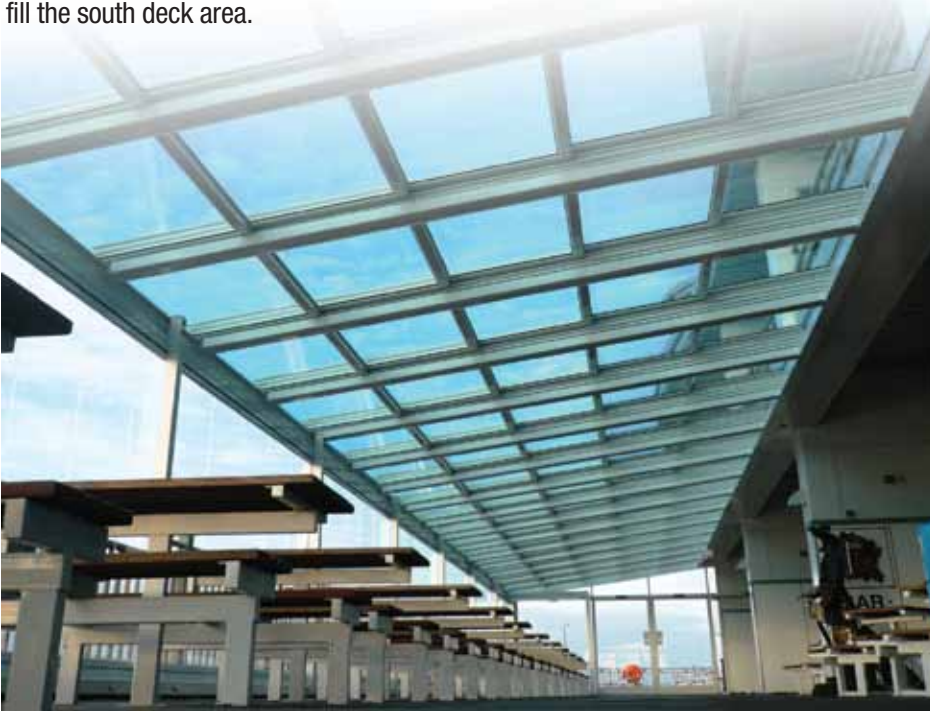

## Local company does a Grand job

On the 21st October, Kerry Michael was handed the keys for his new quarter of a million conservatory, built on the Grand Pier, ready for the school holiday period, since then, the firework display and the Wurzels have taken place utilizing this new covered area. But the fun doesn't stop there, this unique structure was designed, manufactured and installed by Colston Glazing to provide an all year round use, which includes a turn of a key to retract the roof, fold back the glass walling and allow that summer sunshine to fill the south deck area.